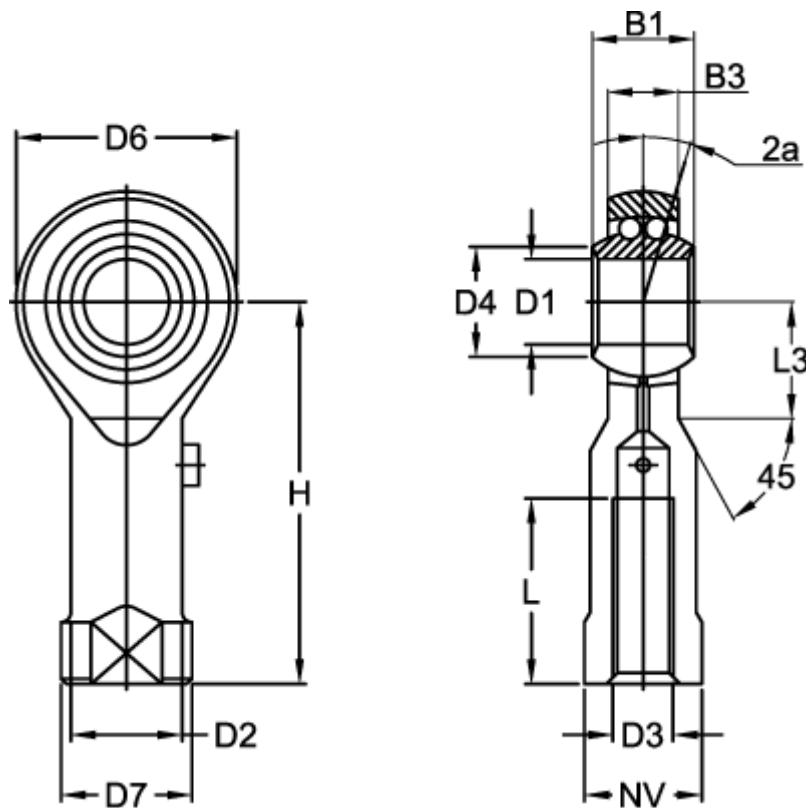

Data Sheet

Article number: 03707030

Description: Fluro rod end BRF 30 L
threaded left with ball bearing

Measures

Angel 2a = 7.5	D7	= 50
B1 = 37	Dynamic load C (N)	= 14150
B3 = 25.00	H	= 110
D1 = 30	L	= 51
D2 = 40.0	L3	= 35
D3 = M30x2	Max rpm	= 450
D4 = 34.5	NV	= 41
D6 = 70	Static load (N)	= 7450

Weight (kg) = 0.978